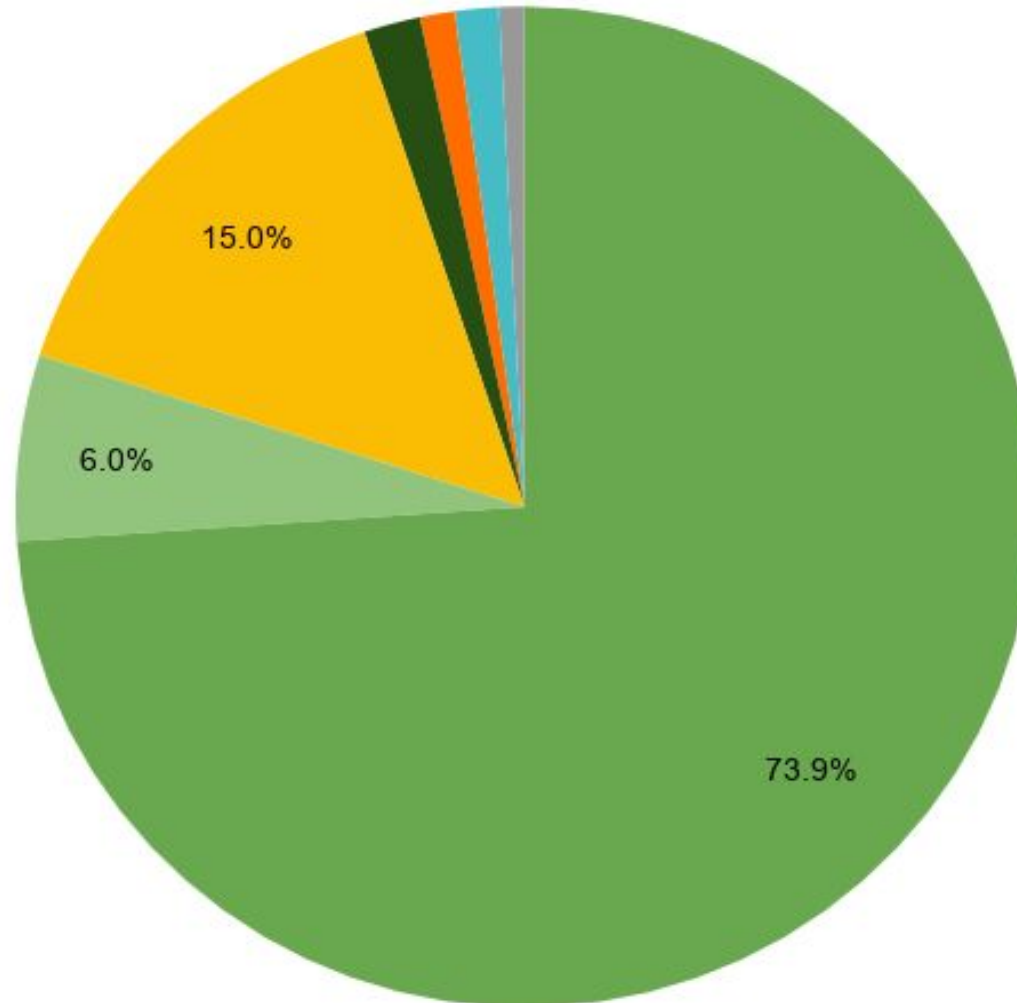

Xwulqw'selu/Koksilah Watershed

Xwulqw'selu/Koksilah Watershed

Land Use

- Forestry Lands (Private)
- Forestry Lands (Crown)
- Agriculture
- Parks
- Residential/Institutional
- Indian Reserves
- Commercial/Industrial

Xwulqw'selu/Koksilah Watershed 1954

Xwulqw'selu/Koksilah Watershed 2018