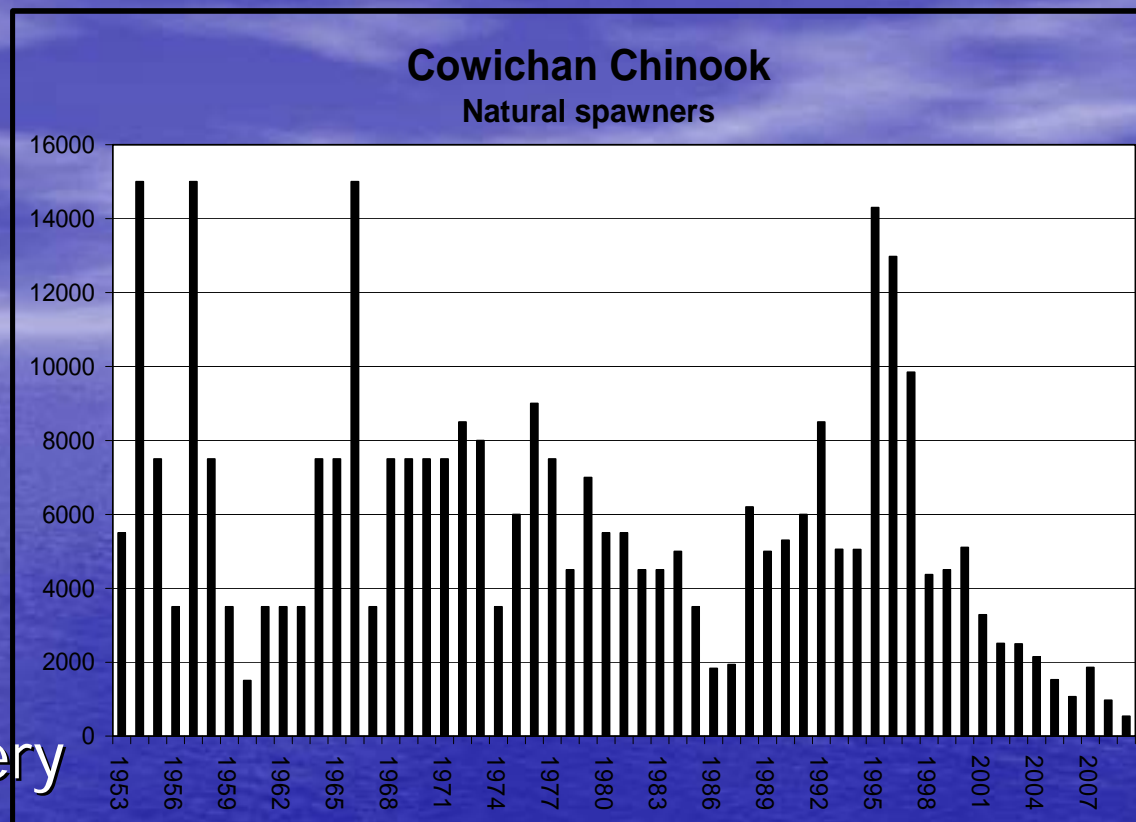

# Hatchery Operations....

- A Partnership
- Focus on Chinook
- "Conservation Hatchery"
- High Profile
- New strategies to address marine conditions associated with climate change

# Cowichan Chinook

- Complex life history
- Canada/US indicator
- Concerns re stock strength
- Multi-partner comprehensive recovery effort underway...